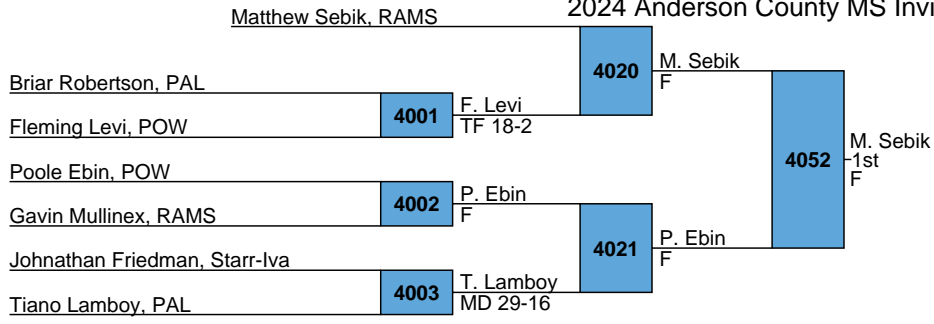

Matthew Sebik, RAMS 2024 Anderson County MS Invitational - TL Hanna

MS
Bracket A

2024 Anderson County MS Invitational - TL Hanna

MS
Bracket B

2024 Anderson County MS Invitational - TL Hanna

MS
Bracket C

2024 Anderson County MS Invitational - TL Hanna

Denver Childs, PAL 2024 Anderson County MS Invitational - TL Hanna

Jad Elbadawi, RMS 2024 Anderson County MS Invitational - TL Hanna

Conner Curtis, RAMS 3005 F J. Elbadawi 3024 J. Tyukayenko MS

Joe Tyukayenko, PAL 3006 F J. Tyukayenko M. Luke Bracket F