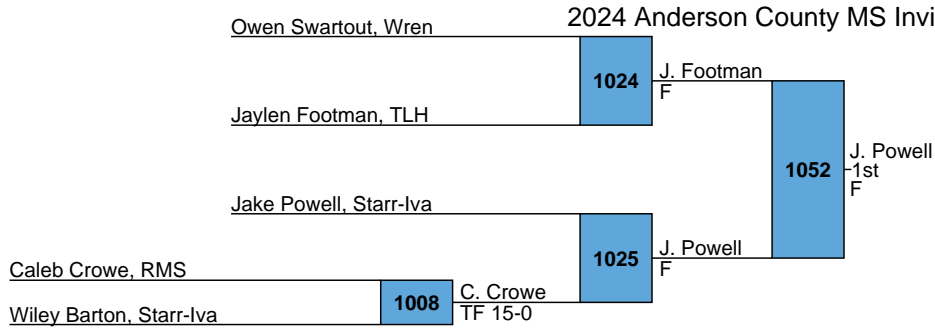

2024 Anderson County MS Invitational - TL Hanna

MS
Bracket H

2024 Anderson County MS Invitational - TL Hanna

MS
Bracket I

Daryll Fulwood, Starr-Iva 2024 Anderson County MS Invitational - TL Hanna

MS
Bracket J

Henderson Sam, POW 2024 Anderson County MS Invitational - TL Hanna

MS
Bracket K

2024 Anderson County MS Invitational - TL Hanna

MS
Bracket L

2024 Anderson County MS Invitational - TL Hanna

MS
Bracket M

Lucas Lockee, RAMS