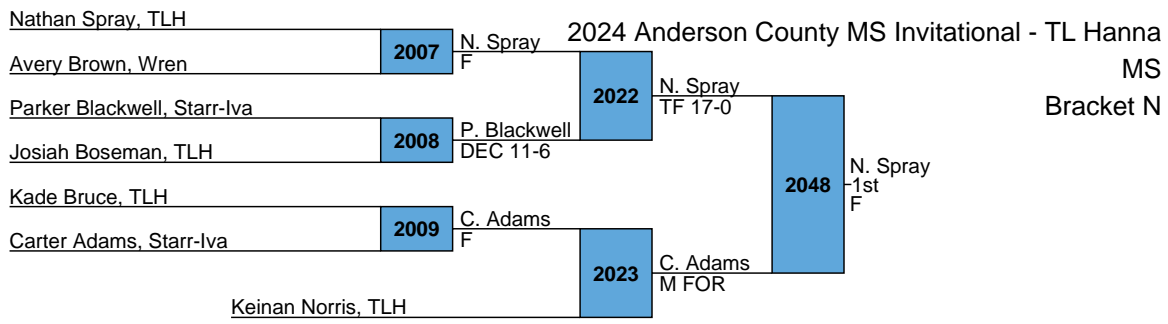

2024 Anderson County MS Invitational - TL Hanna

MS
Bracket H

2024 Anderson County MS Invitational - TL Hanna

MS
Bracket I

Daryll Fulwood, Starr-Iva 2024 Anderson County MS Invitational - TL Hanna

MS
Bracket J

Henderson Sam, POW 2024 Anderson County MS Invitational - TL Hanna

MS
Bracket K

2024 Anderson County MS Invitational - TL Hanna

MS
Bracket L

2024 Anderson County MS Invitational - TL Hanna

MS
Bracket M

Lucas Lockee, RAMS

Skylar Oxely, Starr-Iva

Travis Teehan, PAL

Levi Miller, RMS

Ierok Glenn, RAMS

Jonathan Stamps, Starr-Iva

Skylar Brown, Starr-Iva

Bentley Tilley, RAMS

4016