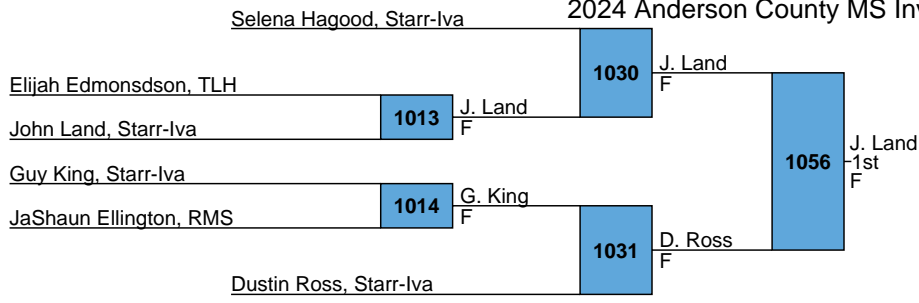

H. Corey
F

L1011 J. Platt

L1027 J. Platt

1029

J. Platt
F

L1012 B. Reed

L1026 C. Cross

1042

J. Platt
F

1053

J. Platt
3rd
F

MS
Bracket R

2024 Anderson County MS Invitational - TL Hanna

MS
Bracket S

2024 Anderson County MS Invitational - TL Hanna

MS
Bracket T

2024 Anderson County MS Invitational - TL Hanna
MS
Bracket U

RR Rnd 1

Westhoff Landon, POW
Bryson Hall, PAL
2011
F

Brian Lawter, PAL
Noah Alexander, TLH
2012
F

Brian Lawter
1st

RR Rnd 2

N. Alexander
W. Landon
2027
F

B. Lawter
B. Hall
2028
F

Bryson Hall
2nd

RR Rnd 3

B. Lawter
W. Landon
2051
F

N. Alexander
B. Hall
2052
F

Noah Alexander
3rd

Westhoff Landon
4th

2024 Anderson County MS Invitational - TL Hanna