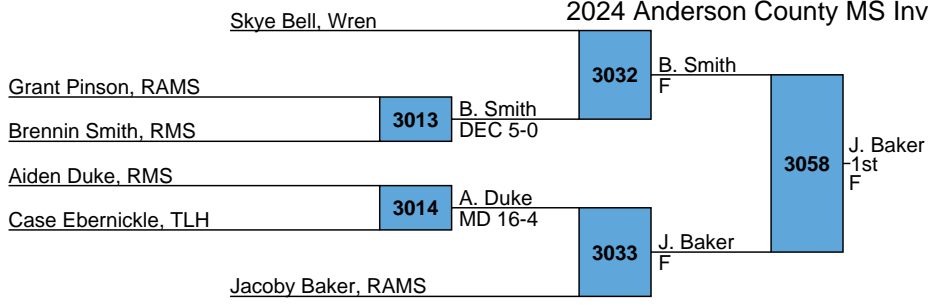

L4036 S. Brown

4038

I. Glenn
F

L4019 B. Tilley

L4035 L. Miller

4050

I. Glenn
F

4061

I. Glenn
3rd
F

Chris Pruitt, RAMS 2024 Anderson County MS Invitational - TL Hanna

2024 Anderson County MS Invitational - TL Hanna

MS
Bracket Q

McKintosh Cooper, POW

Camdyn Cross, PAL

Alex Berryhill, RMS

Daniel Mendez-hernandez, RAMS

Harvey Josh, POW

Jeremiah Platt, RMS

Brandon Reed, PAL

Hall Corey, POW

1009

C. Cross
F

2024 Anderson County MS Invitational - TL Hanna

1026