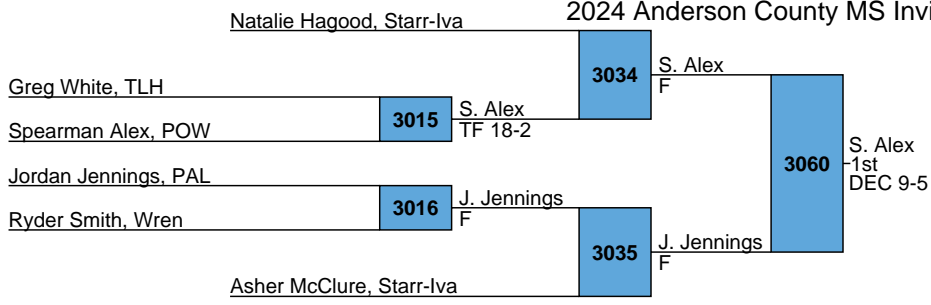

2024 Anderson County MS Invitational - TL Hanna
MS
Bracket U

RR Rnd 1

Westhoff Landon, POW
Bryson Hall, PAL
2011
F

Brian Lawter, PAL
Noah Alexander, TLH
2012
F

Brian Lawter
1st

RR Rnd 2

N. Alexander
W. Landon
2027
F

B. Lawter
B. Hall
2028
F

Bryson Hall
2nd

RR Rnd 3

B. Lawter
W. Landon
2051
F

N. Alexander
B. Hall
2052
F

Noah Alexander
3rd

Westhoff Landon
4th

2024 Anderson County MS Invitational - TL Hanna

MS
Bracket V

2024 Anderson County MS Invitational - TL Hanna

MS
Bracket W

2024 Anderson County MS Invitational - TL Hanna

MS
Bracket X

2024 Anderson County MS Invitational - TL Hanna

MS
Bracket Y

2024 Anderson County MS Invitational - TL Hanna

MS
Bracket Z

2024 Anderson County MS Invitational - TL Hanna
MS
Bracket AA

RR Rnd 1

Trentin Jenkins, PAL
Howze Braylon, POW **3018** Trentin Jenkins, PAL
F

Gavin Gibbs, PAL
Zach Thomas, TLH **3019** Gavin Gibbs, PAL
F