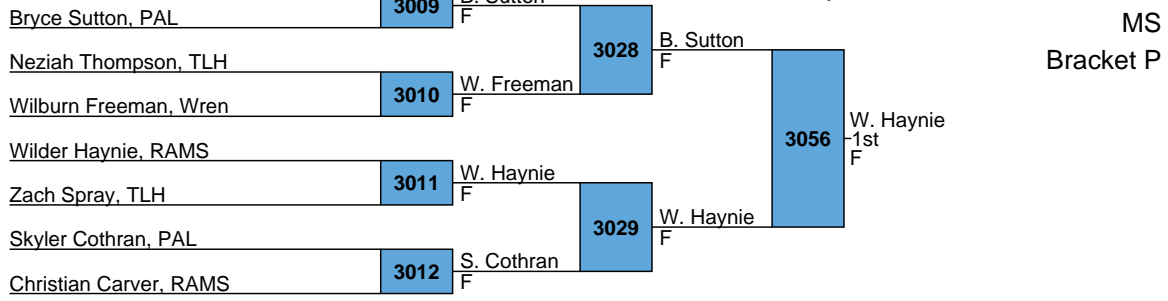

L4036 S. Brown

4038

I. Glenn
F

L4019 B. Tilley

L4035 L. Miller

4050

I. Glenn
F

4061

I. Glenn
3rd
F

Chris Pruitt, RAMS 2024 Anderson County MS Invitational - TL Hanna

2024 Anderson County MS Invitational - TL Hanna

MS
Bracket Q

McKintosh Cooper, POW

Camdyn Cross, PAL

Alex Berryhill, RMS

Daniel Mendez-hernandez, RAMS