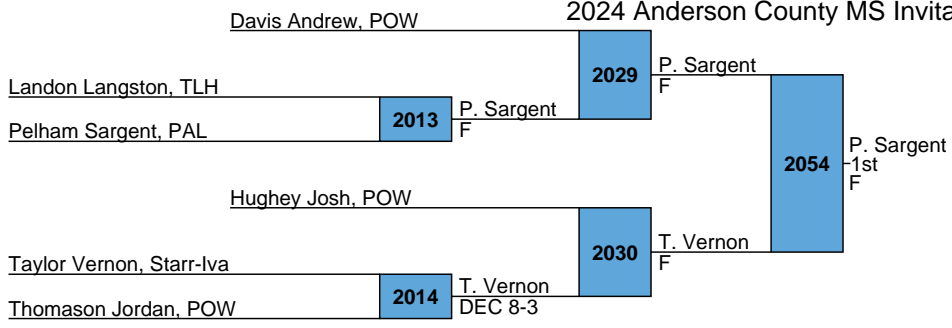

2024 Anderson County MS Invitational - TL Hanna
MS
Bracket U

RR Rnd 1

Westhoff Landon, POW
Bryson Hall, PAL
2011
F

Brian Lawter, PAL
Noah Alexander, TLH
2012
F

Brian Lawter
1st

RR Rnd 2

N. Alexander
W. Landon
2027
F

B. Lawter
B. Hall
2028
F

Bryson Hall
2nd

RR Rnd 3

B. Lawter
W. Landon
2051
F

N. Alexander
B. Hall
2052
F

Noah Alexander
3rd

Westhoff Landon
4th

2024 Anderson County MS Invitational - TL Hanna

MS
Bracket V

2024 Anderson County MS Invitational - TL Hanna

MS
Bracket W

2024 Anderson County MS Invitational - TL Hanna

MS
Bracket X

2024 Anderson County MS Invitational - TL Hanna

MS
Bracket Y

2024 Anderson County MS Invitational - TL Hanna

MS
Bracket Z

2024 Anderson County MS Invitational - TL Hanna
MS
Bracket AA

RR Rnd 1

Trentin Jenkins, PAL
Howze Braylon, POW **3018** Trentin Jenkins, PAL
F

Gavin Gibbs, PAL
Zach Thomas, TLH **3019** Gavin Gibbs, PAL
F