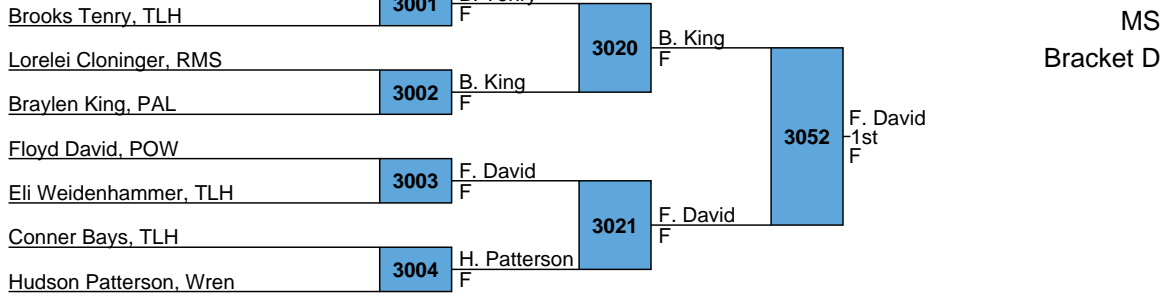

Matthew Sebik, RAMS 2024 Anderson County MS Invitational - TL Hanna

MS
Bracket A

2024 Anderson County MS Invitational - TL Hanna

MS
Bracket B

2024 Anderson County MS Invitational - TL Hanna

MS
Bracket C

2024 Anderson County MS Invitational - TL Hanna

Denver Childs, PAL 2024 Anderson County MS Invitational - TL Hanna

Jad Elbadawi, RMS 2024 Anderson County MS Invitational - TL Hanna

Conner Curtis, RAMS 3005 F J. Elbadawi 3024 J. Tyukayenko MS

Joe Tyukayenko, PAL 3006 F J. Tyukayenko M. Luke Bracket F