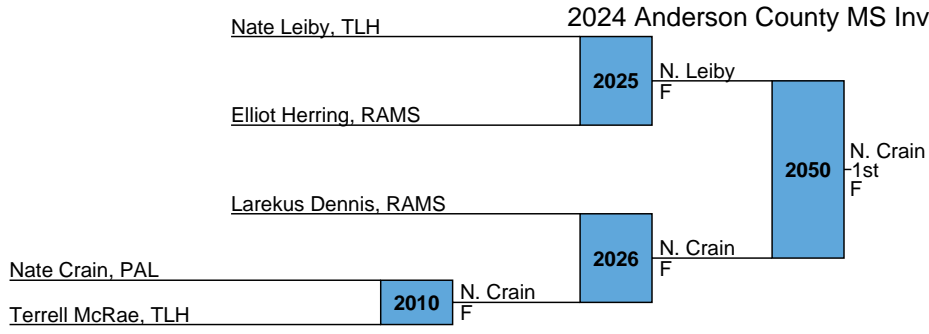

H. Corey
F

L1011 J. Platt

L1027 J. Platt

1029

J. Platt
F

L1012 B. Reed

L1026 C. Cross

1042

J. Platt
F

1053

J. Platt
3rd
F

MS
Bracket R

2024 Anderson County MS Invitational - TL Hanna

MS
Bracket S

2024 Anderson County MS Invitational - TL Hanna

MS
Bracket T

2024 Anderson County MS Invitational - TL Hanna
MS
Bracket U

RR Rnd 1

Westhoff Landon, POW
Bryson Hall, PAL
2011
F

Brian Lawter, PAL
Noah Alexander, TLH
2012
F

Brian Lawter
1st

RR Rnd 2

N. Alexander
W. Landon
2027
F