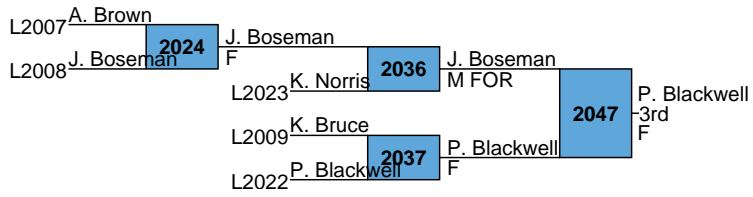

2024 Anderson County MS Invitational - TL Hanna

MS
Bracket H

2024 Anderson County MS Invitational - TL Hanna

MS
Bracket I

Daryll Fulwood, Starr-Iva 2024 Anderson County MS Invitational - TL Hanna

MS
Bracket J

Henderson Sam, POW 2024 Anderson County MS Invitational - TL Hanna

MS
Bracket K

2024 Anderson County MS Invitational - TL Hanna

MS
Bracket L

2024 Anderson County MS Invitational - TL Hanna

MS
Bracket M

Lucas Lockee, RAMS