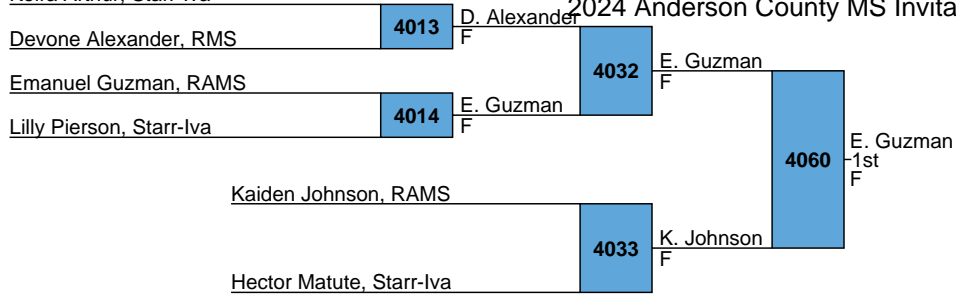

2024 Anderson County MS Invitational - TL Hanna

MS
Bracket H

2024 Anderson County MS Invitational - TL Hanna

MS
Bracket I

Daryll Fulwood, Starr-Iva 2024 Anderson County MS Invitational - TL Hanna

MS
Bracket J

Henderson Sam, POW 2024 Anderson County MS Invitational - TL Hanna

MS
Bracket K

2024 Anderson County MS Invitational - TL Hanna

MS
Bracket L

2024 Anderson County MS Invitational - TL Hanna

MS
Bracket M

Lucas Lockee, RAMS