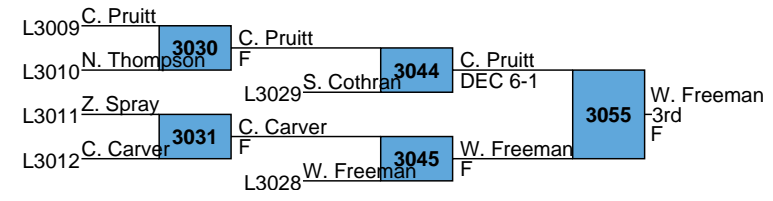

L4036 S. Brown

4038

I. Glenn
F

L4019 B. Tilley

L4035 L. Miller

4050

I. Glenn
F

4061

I. Glenn
3rd
F

Chris Pruitt, RAMS 2024 Anderson County MS Invitational - TL Hanna

2024 Anderson County MS Invitational - TL Hanna

MS
Bracket Q

McKintosh Cooper, POW

Camdyn Cross, PAL

Alex Berryhill, RMS

Daniel Mendez-hernandez, RAMS