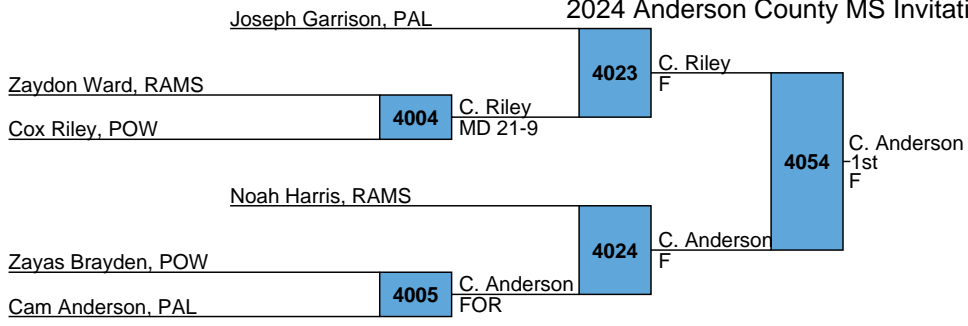

Matthew Sebik, RAMS 2024 Anderson County MS Invitational - TL Hanna

MS
Bracket A

2024 Anderson County MS Invitational - TL Hanna

MS
Bracket B

2024 Anderson County MS Invitational - TL Hanna

MS
Bracket C

2024 Anderson County MS Invitational - TL Hanna

Denver Childs, PAL 2024 Anderson County MS Invitational - TL Hanna

Jad Elbadawi, RMS 2024 Anderson County MS Invitational - TL Hanna

Conner Curtis, RAMS 3005 F J. Elbadawi 3024 J. Tyukayenko MS

Joe Tyukayenko, PAL 3006 F J. Tyukayenko M. Luke Bracket F