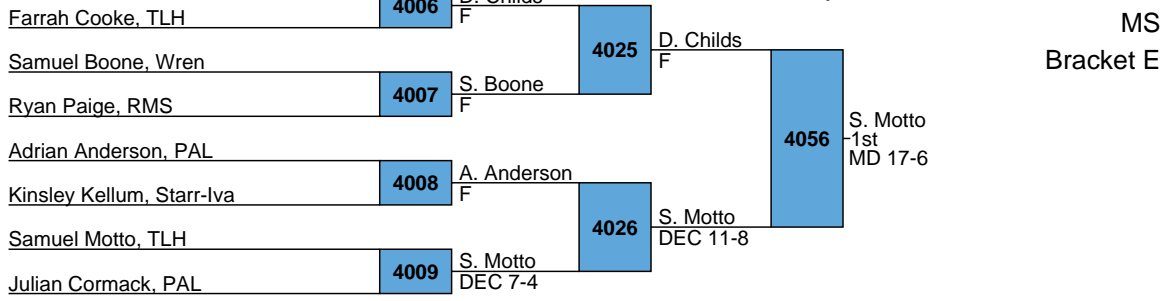

Matthew Sebik, RAMS 2024 Anderson County MS Invitational - TL Hanna

MS
Bracket A

2024 Anderson County MS Invitational - TL Hanna

MS
Bracket B

2024 Anderson County MS Invitational - TL Hanna

MS
Bracket C

2024 Anderson County MS Invitational - TL Hanna

Denver Childs, PAL 2024 Anderson County MS Invitational - TL Hanna

Jad Elbadawi, RMS 2024 Anderson County MS Invitational - TL Hanna

Conner Curtis, RAMS 3005 F J. Elbadawi 3024 J. Tyukayenko MS

Joe Tyukayenko, PAL 3006 F J. Tyukayenko M. Luke Bracket F