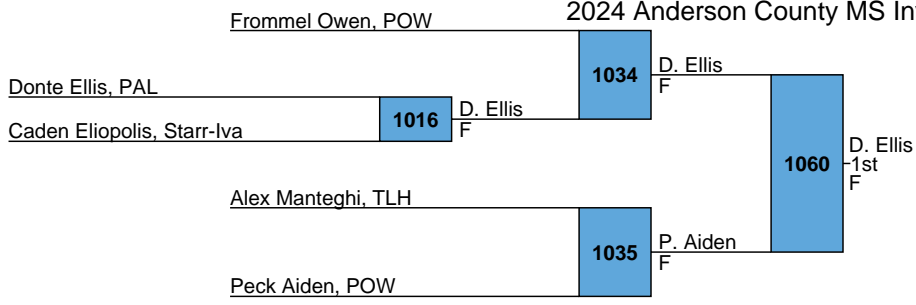

B. Lawter
B. Hall
2028
F

Bryson Hall
2nd

RR Rnd 3

B. Lawter
W. Landon
2051
F

N. Alexander
B. Hall
2052
F

Noah Alexander
3rd

Westhoff Landon
4th

2024 Anderson County MS Invitational - TL Hanna

MS
Bracket V

2024 Anderson County MS Invitational - TL Hanna

MS
Bracket W

2024 Anderson County MS Invitational - TL Hanna

MS
Bracket X

2024 Anderson County MS Invitational - TL Hanna

MS
Bracket Y

2024 Anderson County MS Invitational - TL Hanna

MS
Bracket Z

2024 Anderson County MS Invitational - TL Hanna
MS
Bracket AA

RR Rnd 1

Trentin Jenkins, PAL
Howze Braylon, POW **3018** Trentin Jenkins, PAL
F

Gavin Gibbs, PAL
Zach Thomas, TLH **3019** Gavin Gibbs, PAL
F