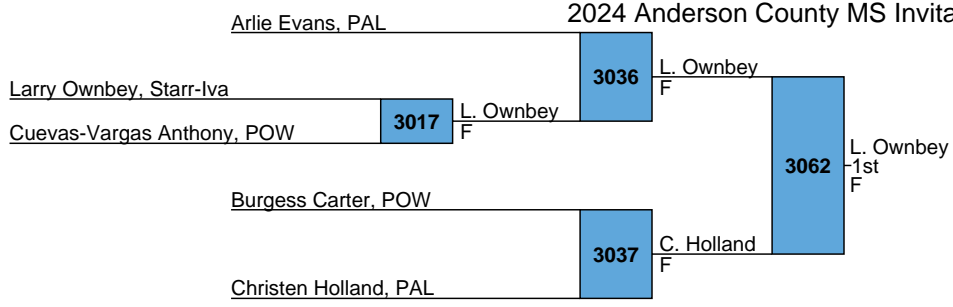

MS
Bracket V

2024 Anderson County MS Invitational - TL Hanna

MS
Bracket W

2024 Anderson County MS Invitational - TL Hanna

MS
Bracket X

2024 Anderson County MS Invitational - TL Hanna

MS
Bracket Y

2024 Anderson County MS Invitational - TL Hanna

MS
Bracket Z

2024 Anderson County MS Invitational - TL Hanna
MS
Bracket AA

RR Rnd 1

Trentin Jenkins, PAL
Howze Braylon, POW **3018** Trentin Jenkins, PAL
F

Gavin Gibbs, PAL
Zach Thomas, TLH **3019** Gavin Gibbs, PAL
F