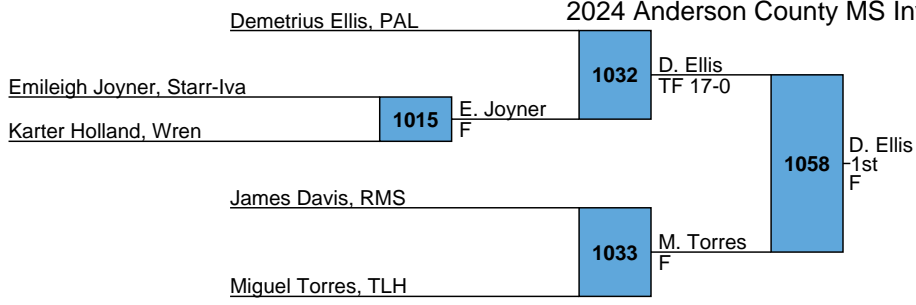

B. Lawter
B. Hall
2028
F

Bryson Hall
2nd

RR Rnd 3

B. Lawter
W. Landon
2051
F

N. Alexander
B. Hall
2052
F

Noah Alexander
3rd

Westhoff Landon
4th

2024 Anderson County MS Invitational - TL Hanna

MS
Bracket V

2024 Anderson County MS Invitational - TL Hanna

MS
Bracket W

2024 Anderson County MS Invitational - TL Hanna

MS
Bracket X

2024 Anderson County MS Invitational - TL Hanna

MS
Bracket Y

2024 Anderson County MS Invitational - TL Hanna

MS
Bracket Z

2024 Anderson County MS Invitational - TL Hanna
MS
Bracket AA

RR Rnd 1

Trentin Jenkins, PAL
Howze Braylon, POW **3018** Trentin Jenkins, PAL
F

Gavin Gibbs, PAL
Zach Thomas, TLH **3019** Gavin Gibbs, PAL
F