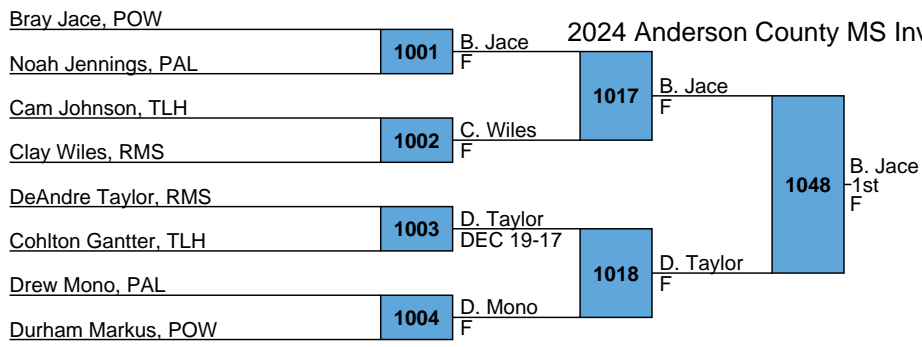

Matthew Sebik, RAMS 2024 Anderson County MS Invitational - TL Hanna

MS
Bracket A

2024 Anderson County MS Invitational - TL Hanna

MS
Bracket B

2024 Anderson County MS Invitational - TL Hanna

MS
Bracket C

2024 Anderson County MS Invitational - TL Hanna

Denver Childs, PAL 2024 Anderson County MS Invitational - TL Hanna

Jad Elbadawi, RMS 2024 Anderson County MS Invitational - TL Hanna

Conner Curtis, RAMS 3005 F J. Elbadawi 3024 J. Tyukayenko MS

Joe Tyukayenko, PAL 3006 F J. Tyukayenko M. Luke Bracket F