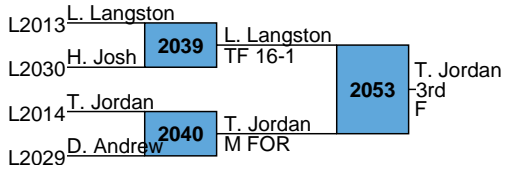

J. Platt
F

1053

J. Platt
3rd
F

MS
Bracket R

2024 Anderson County MS Invitational - TL Hanna

MS
Bracket S

2024 Anderson County MS Invitational - TL Hanna

MS
Bracket T

2024 Anderson County MS Invitational - TL Hanna
MS
Bracket U

RR Rnd 1

Westhoff Landon, POW
Bryson Hall, PAL
2011
F

Brian Lawter, PAL
Noah Alexander, TLH
2012
F

Brian Lawter
1st

RR Rnd 2

N. Alexander
W. Landon
2027
F

B. Lawter
B. Hall
2028
F

Bryson Hall
2nd

RR Rnd 3

B. Lawter
W. Landon
2051
F

N. Alexander
B. Hall
2052
F

Noah Alexander
3rd

Westhoff Landon
4th

2024 Anderson County MS Invitational - TL Hanna

MS
Bracket V

2024 Anderson County MS Invitational - TL Hanna

MS
Bracket W

2024 Anderson County MS Invitational - TL Hanna

MS
Bracket X

2024 Anderson County MS Invitational - TL Hanna

MS
Bracket Y

2024 Anderson County MS Invitational - TL Hanna